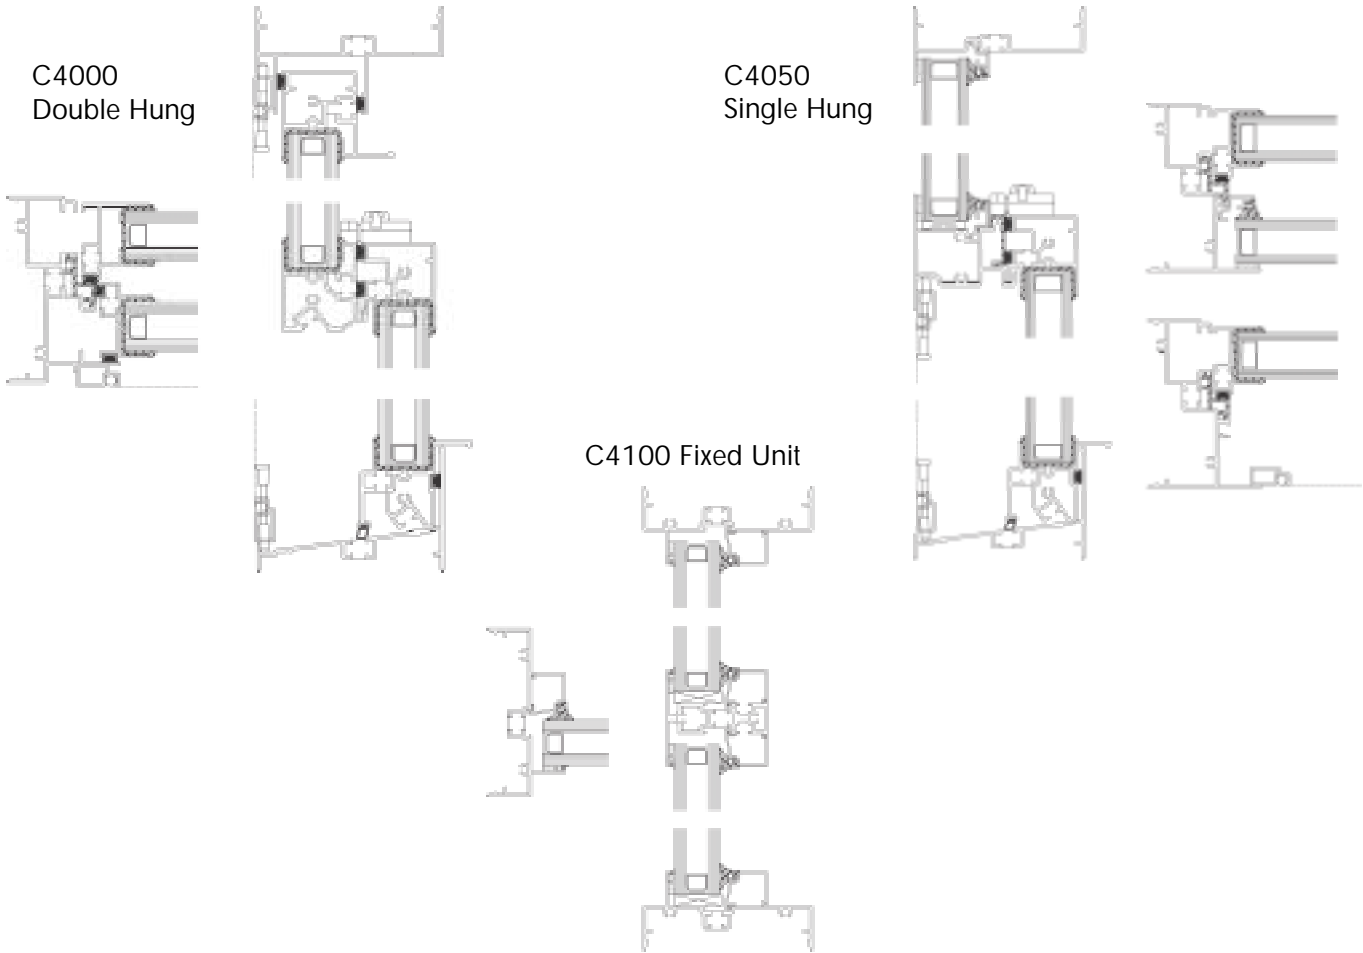

Product	AAMA Rating	Air	Water	U-Value	CRF
C4050 Single Hung	H-C55	.19@6.24	8.25 PSF	0.64	49
C4050 Single Hung	H-HC40	.19@1.57	8.25 PSF	0.64	49
C4000 Double Hung	DH-C55	.19@6.24	8.25 PSF	0.64	49
C4100 Fixed	F-HC70	.01@6.24	30 PSF	0.64	49

*Drawings not to scale

1200 Washington Street
Rockwall, Texas 75087
972-771-7100

800-668-1645 Fax 972-722-6033

www.ccbpwin.com
sales@ccbpwin.com