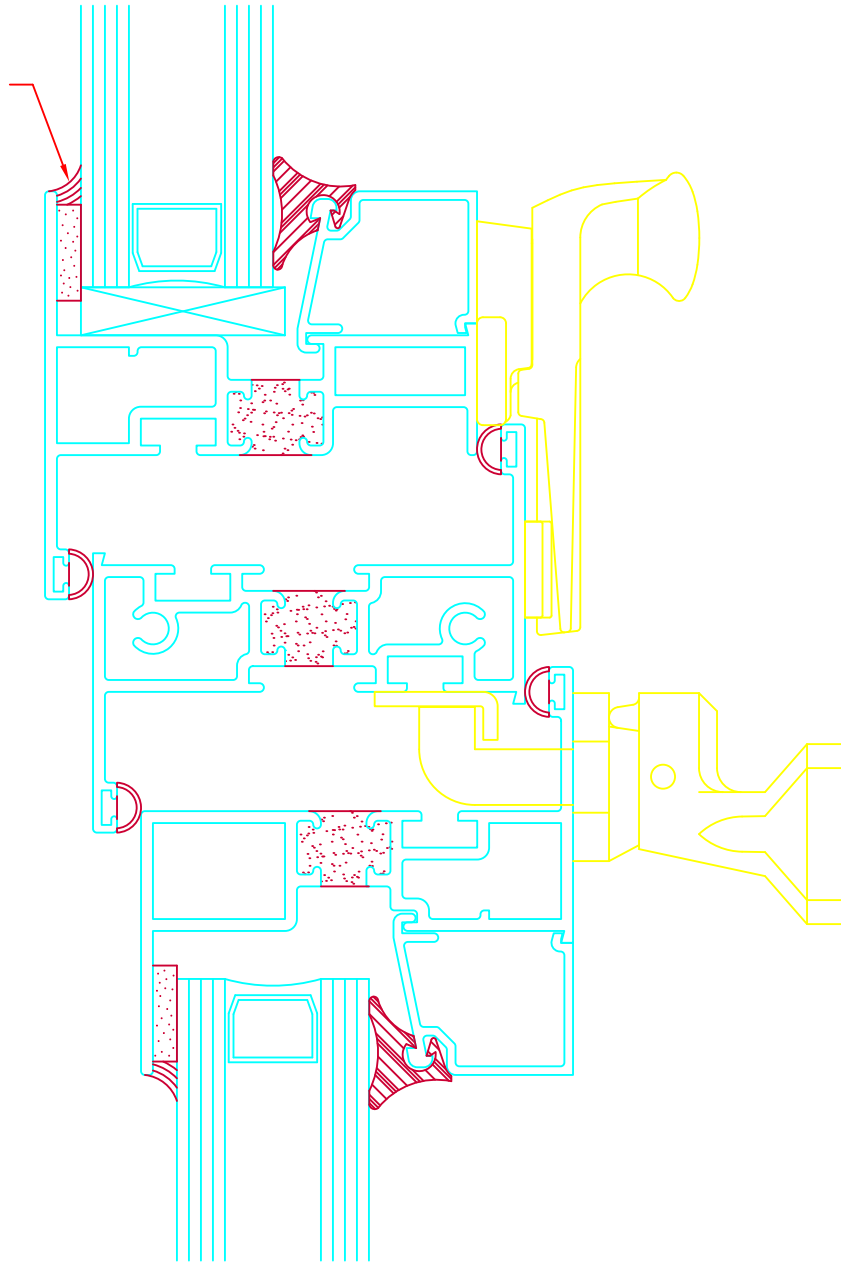

SILICONE CAP
BEAD REQUIRED
ON FIELD GLAZED
WINDOWS ONLY.

FULL SIZE