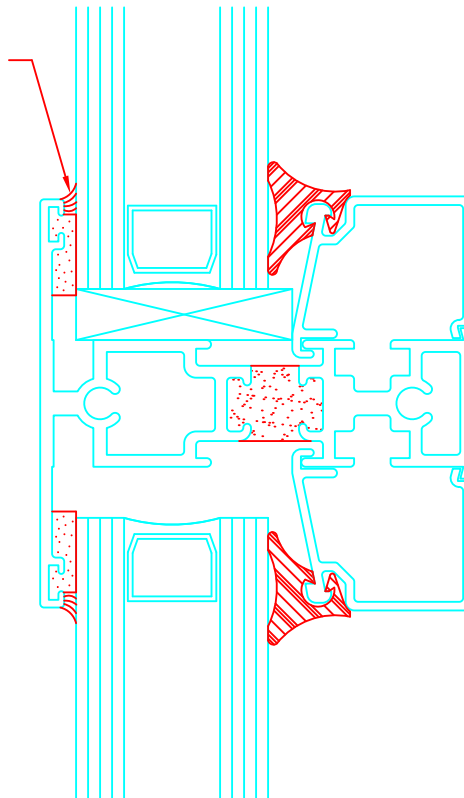

SILICONE CAP
BEAD REQUIRED
ON FIELD GLAZED
WINDOWS ONLY.

FULL SIZE