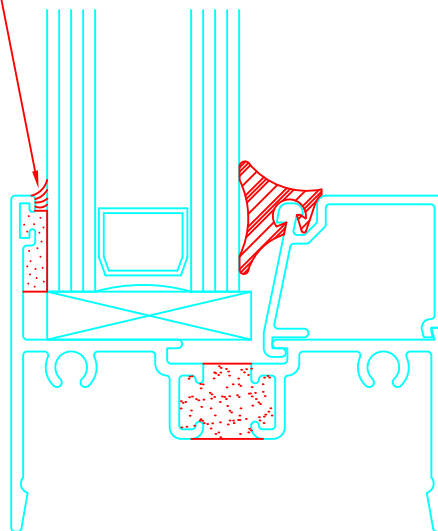

SILICONE CAP
BEAD REQUIRED
ON FIELD GLAZED
WINDOWS ONLY.

FULL SIZE