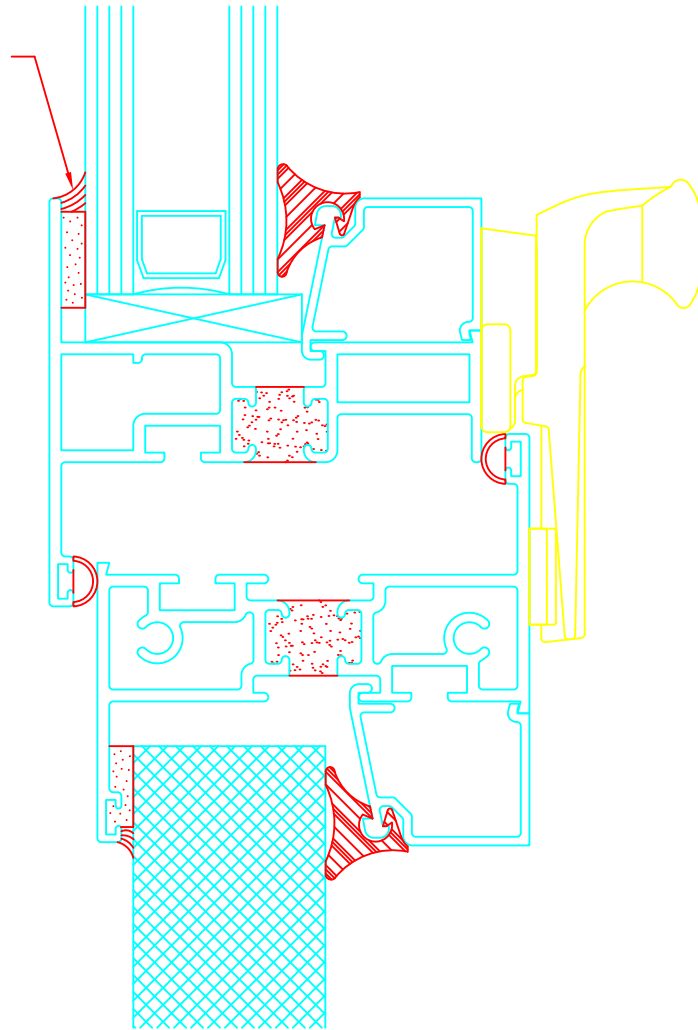

SILICONE CAP  
BEAD REQUIRED  
ON FIELD GLAZED  
WINDOWS ONLY.

FULL SIZE