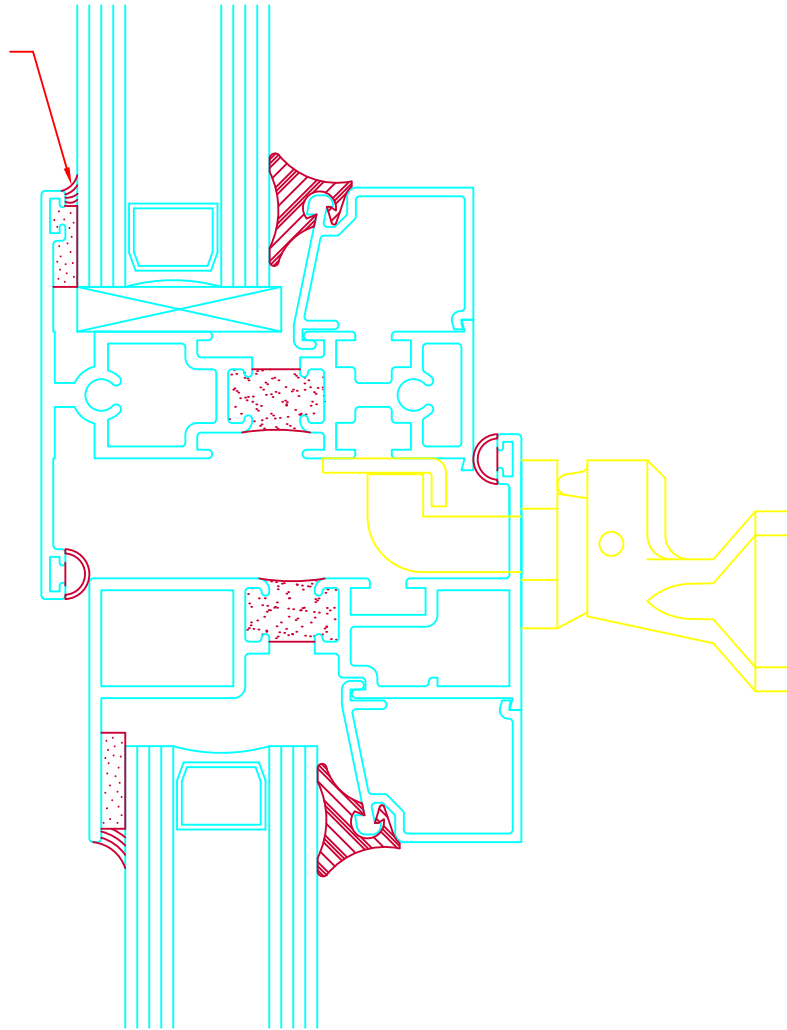

SILICONE CAP
BEAD REQUIRED
ON FIELD GLAZED
WINDOWS ONLY.

FULL SIZE