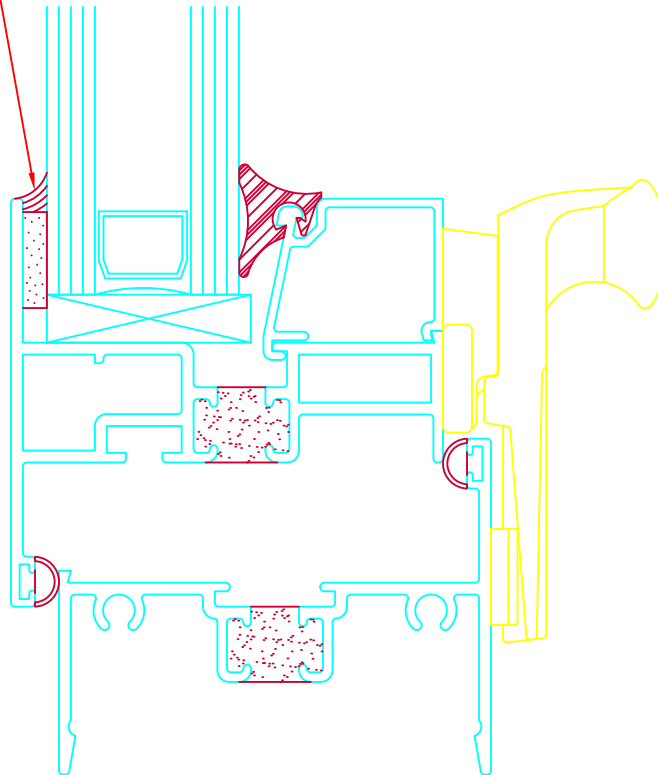

SILICONE CAP  
BEAD REQUIRED  
ON FIELD GLAZED  
WINDOWS ONLY.

FULL SIZE