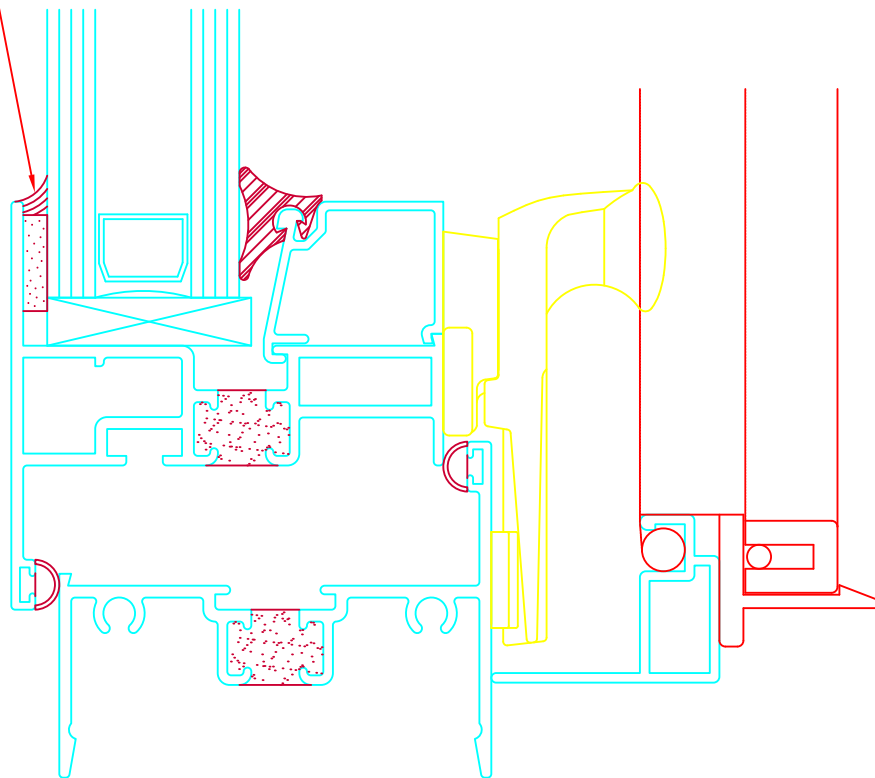

SILICONE CAP  
BEAD REQUIRED  
ON FIELD GLAZED  
WINDOWS ONLY.

FULL SIZE