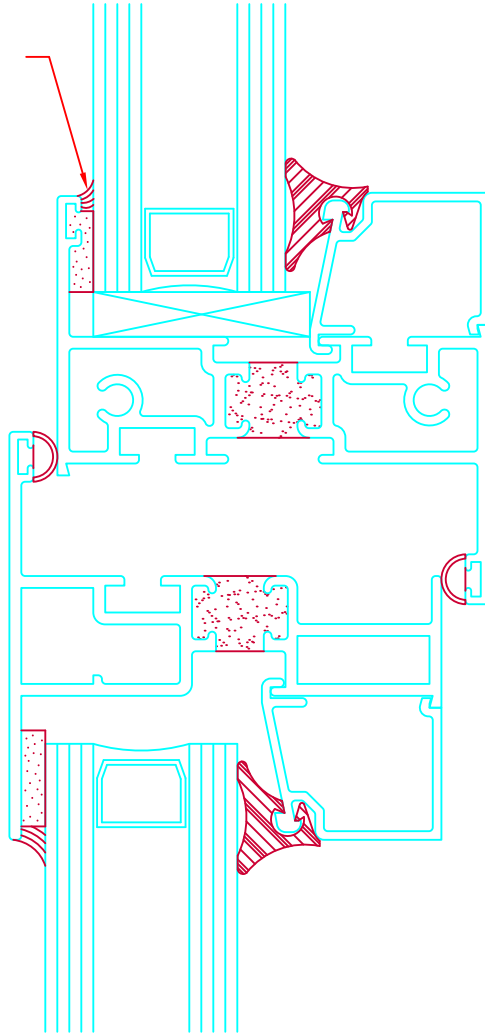

SILICONE CAP  
BEAD REQUIRED  
ON FIELD GLAZED  
WINDOWS ONLY.

FULL SIZE