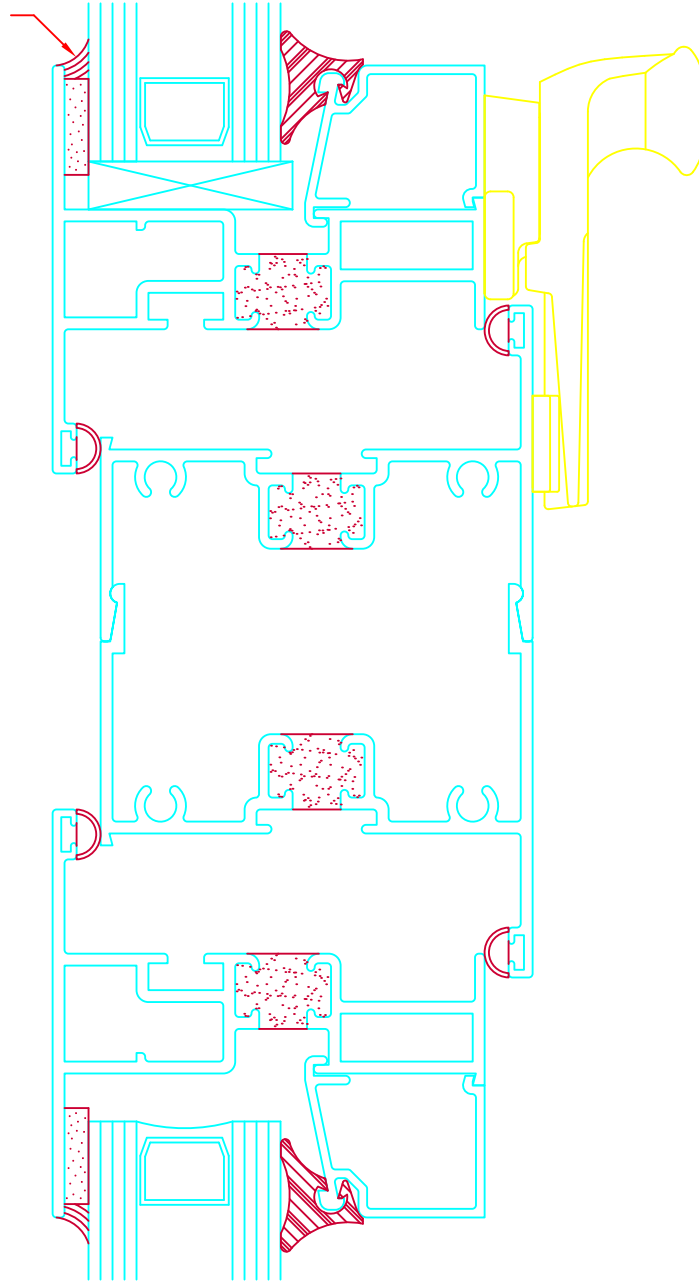

SILICONE CAP  
BEAD REQUIRED  
ON FIELD GLAZED  
WINDOWS ONLY.

FULL SIZE