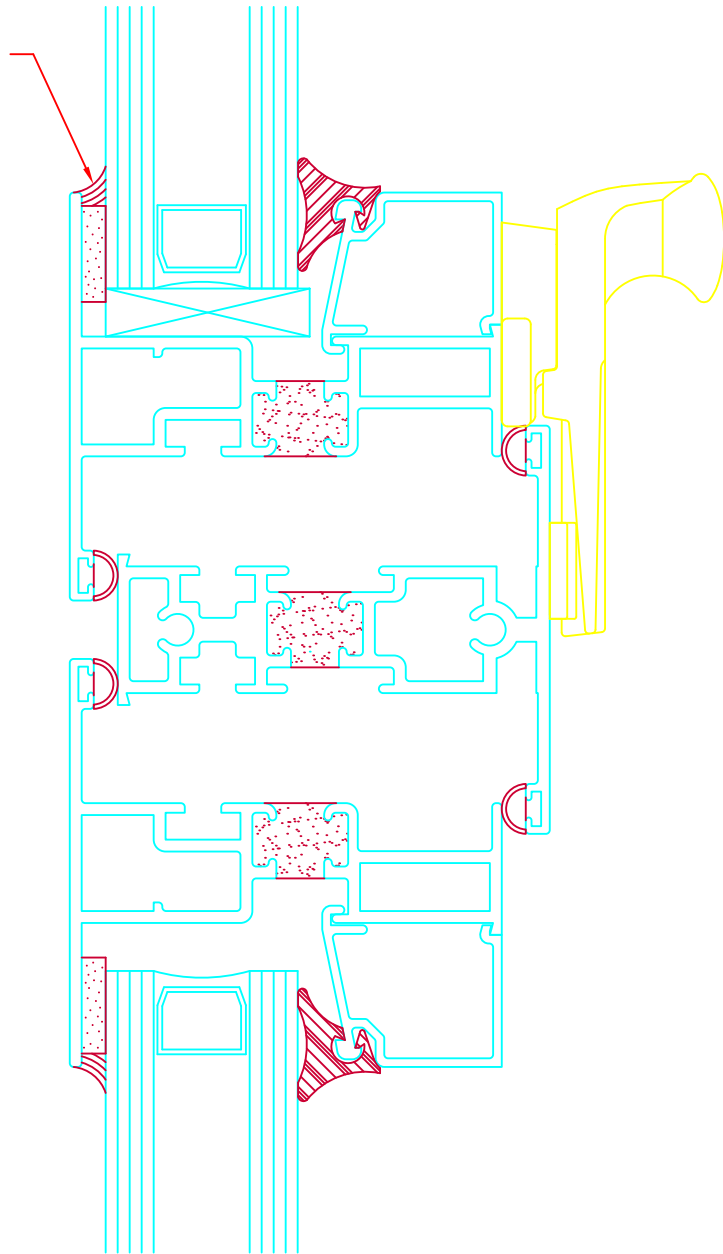

SILICONE CAP  
BEAD REQUIRED  
ON FIELD GLAZED  
WINDOWS ONLY.

FULL SIZE