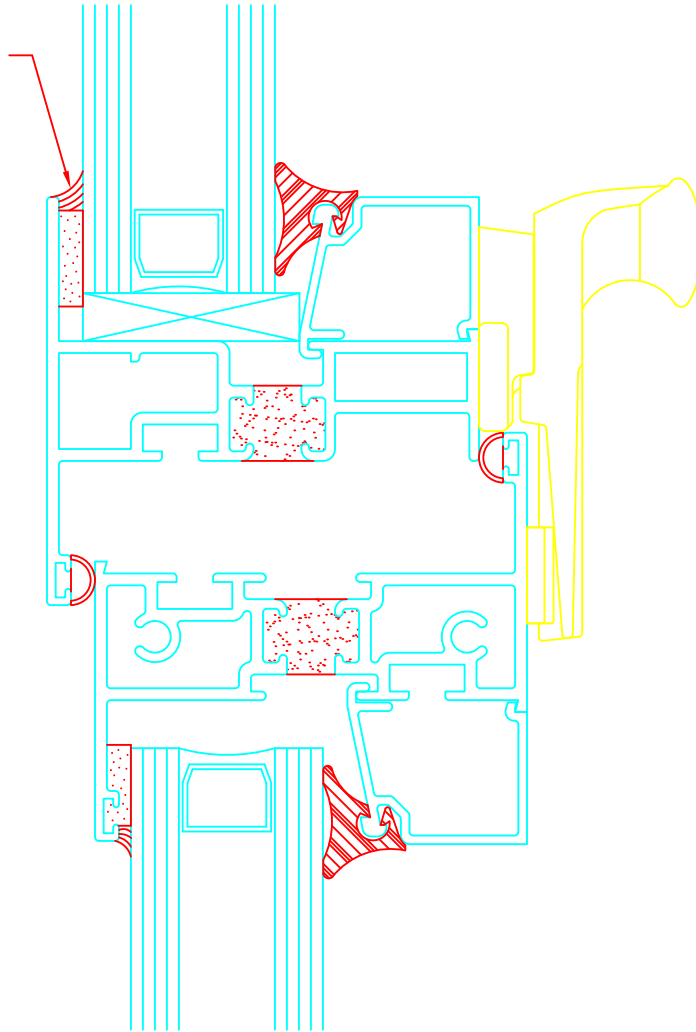

SILICONE CAP
BEAD REQUIRED
ON FIELD GLAZED
WINDOWS ONLY.

FULL SIZE