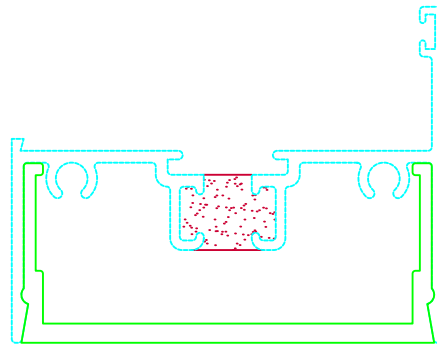

EXTRUDED VINYL
CAULK STOP

FULL SIZE