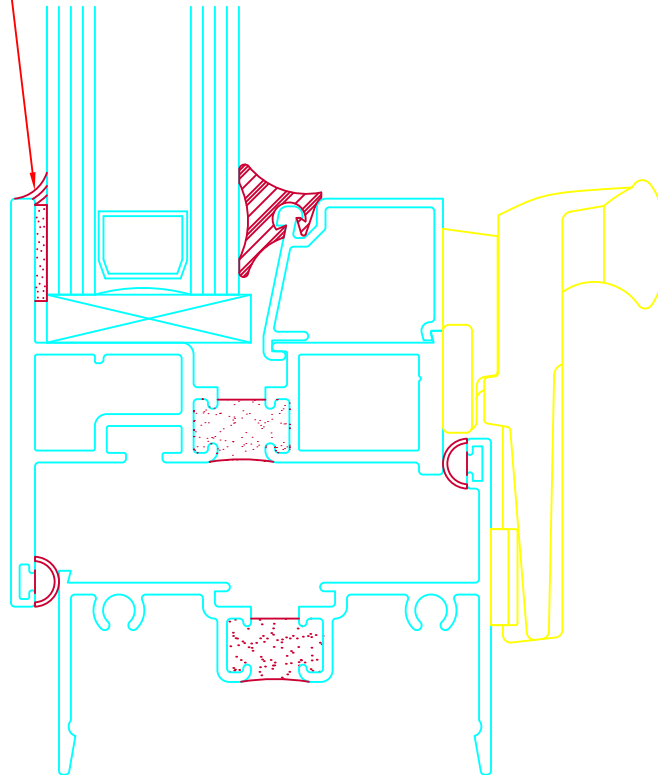

SILICONE CAP
BEAD REQUIRED
ON FIELD GLAZED
WINDOWS ONLY.

FULL SIZE