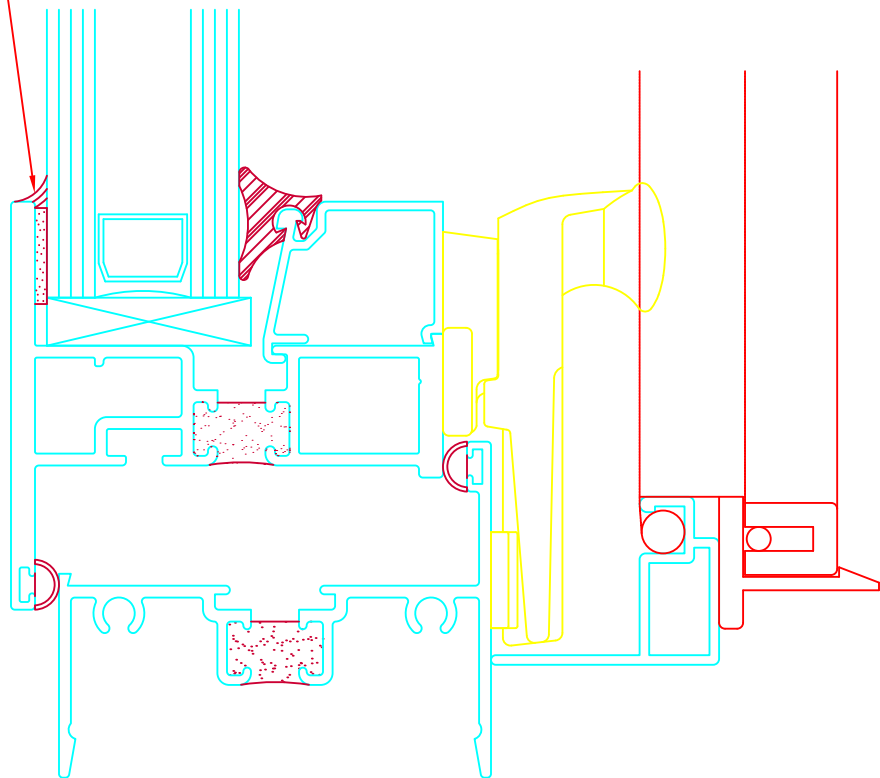

SILICONE CAP
BEAD REQUIRED
ON FIELD GLAZED
WINDOWS ONLY.

FULL SIZE