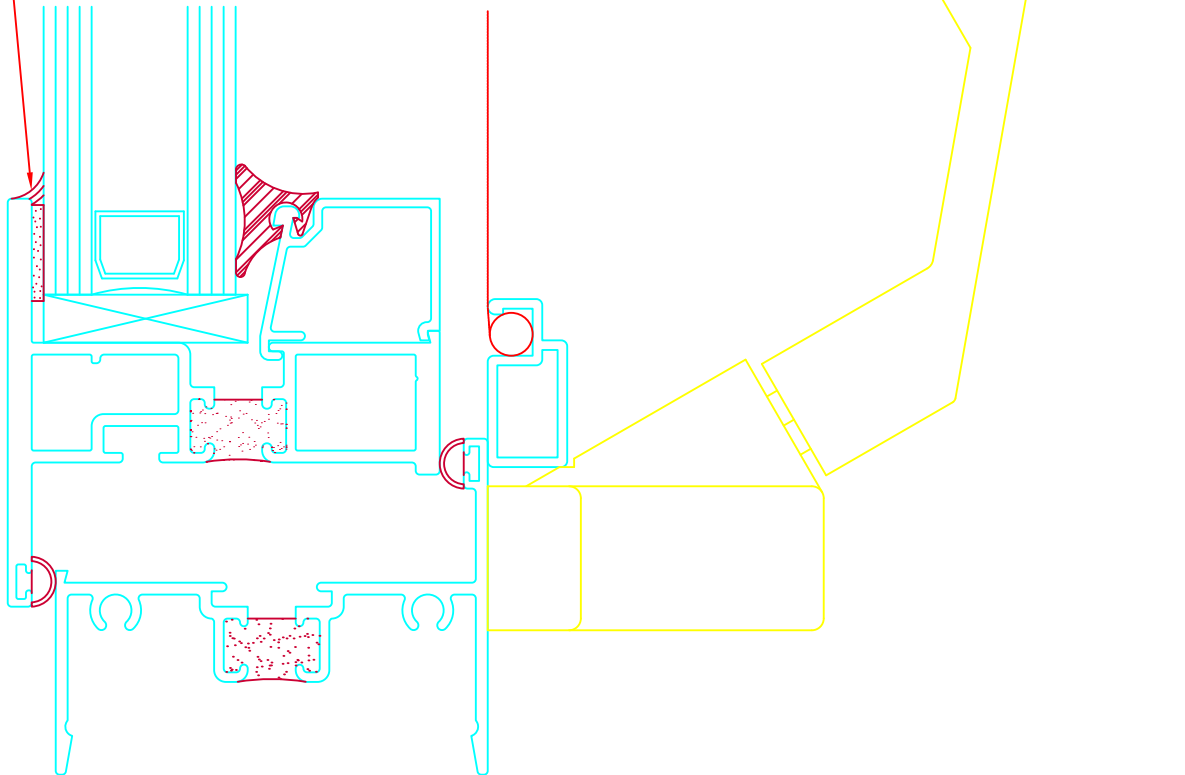

SILICONE CAP
BEAD REQUIRED
ON FIELD GLAZED
WINDOWS ONLY.

FULL SIZE