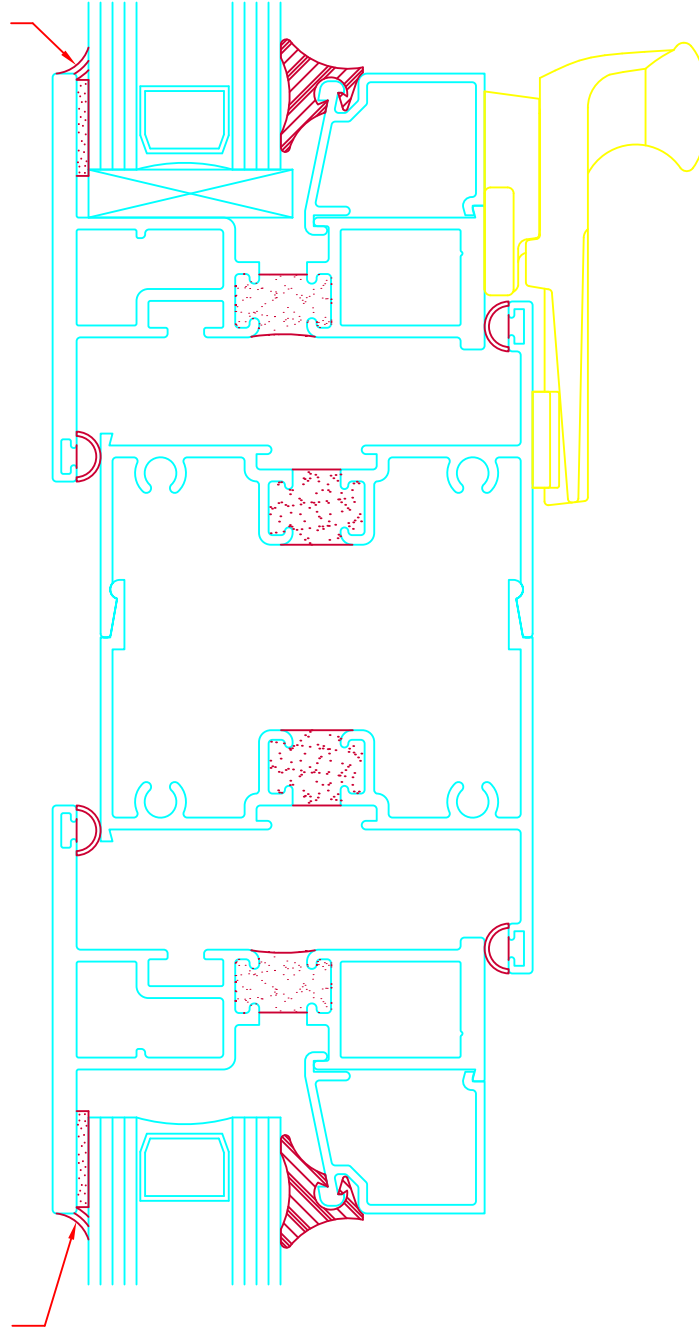

SILICONE CAP  
BEAD REQUIRED  
ON FIELD GLAZED  
WINDOWS ONLY.

SILICONE CAP  
BEAD REQUIRED  
ON FIELD GLAZED  
WINDOWS ONLY.

FULL SIZE