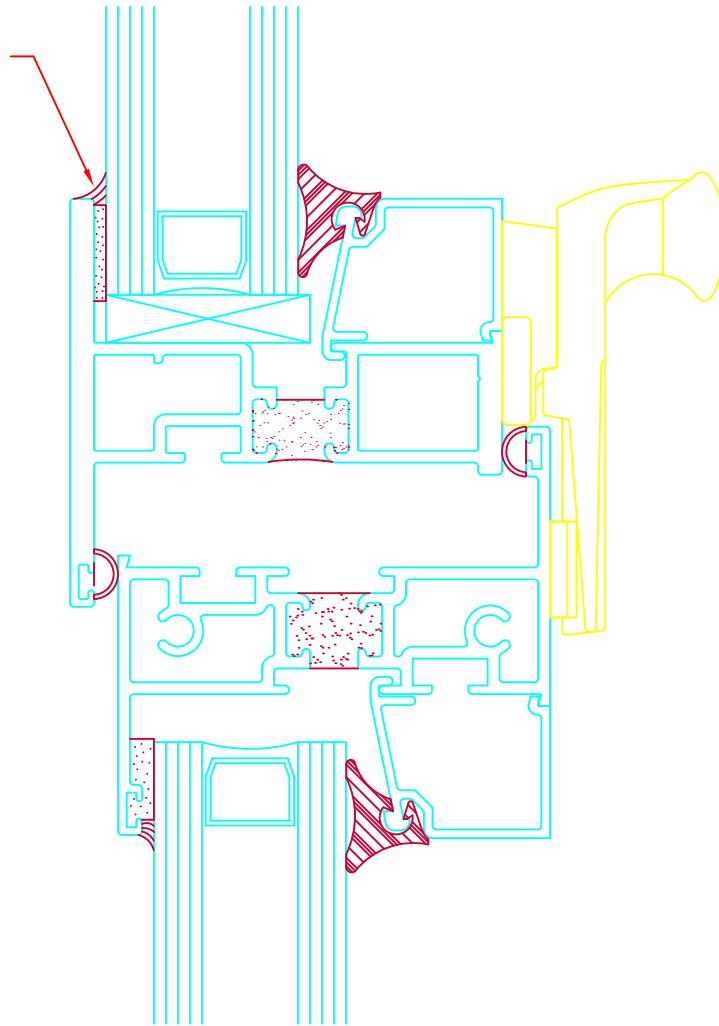

SILICONE CAP  
BEAD REQUIRED  
ON FIELD GLAZED  
WINDOWS ONLY.

FULL SIZE