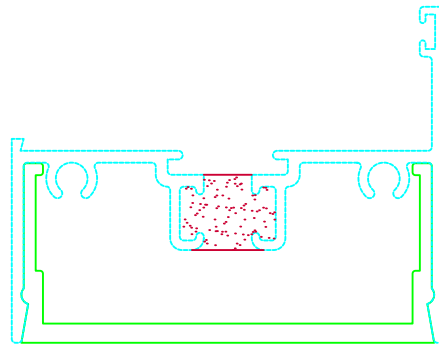

EXTRUDED VINYL  
CAULK STOP

FULL SIZE