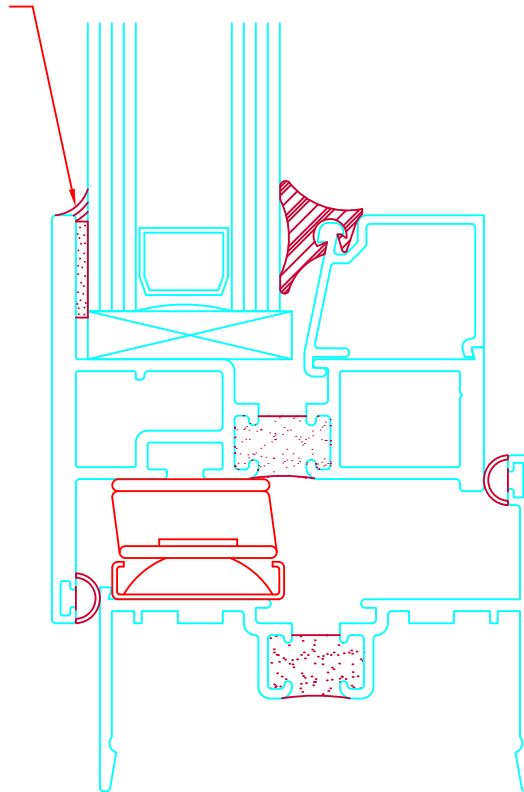

SILICONE CAP
BEAD REQUIRED
ON FIELD GLAZED
WINDOWS ONLY.

FULL SIZE