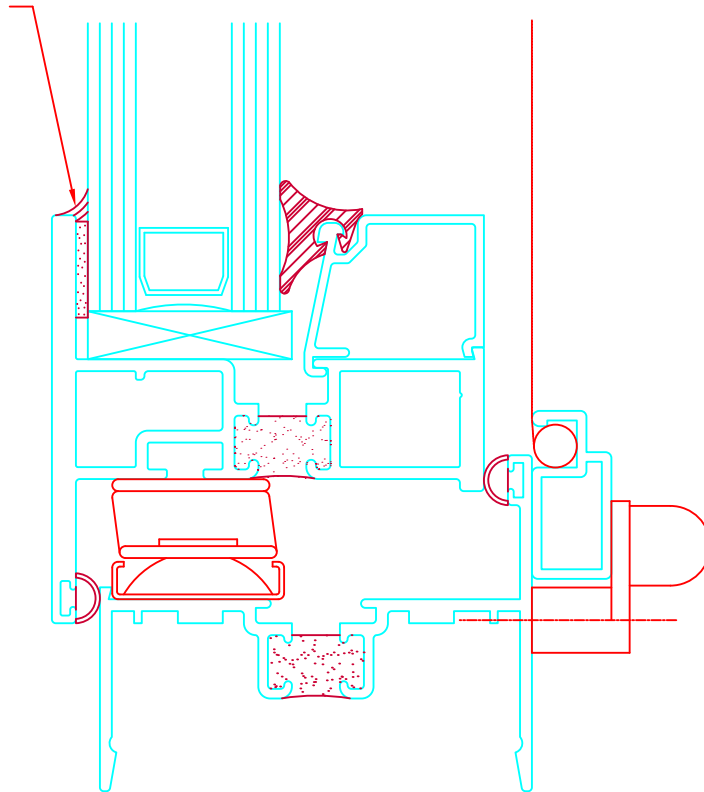

SILICONE CAP
BEAD REQUIRED
ON FIELD GLAZED
WINDOWS ONLY.

FULL SIZE