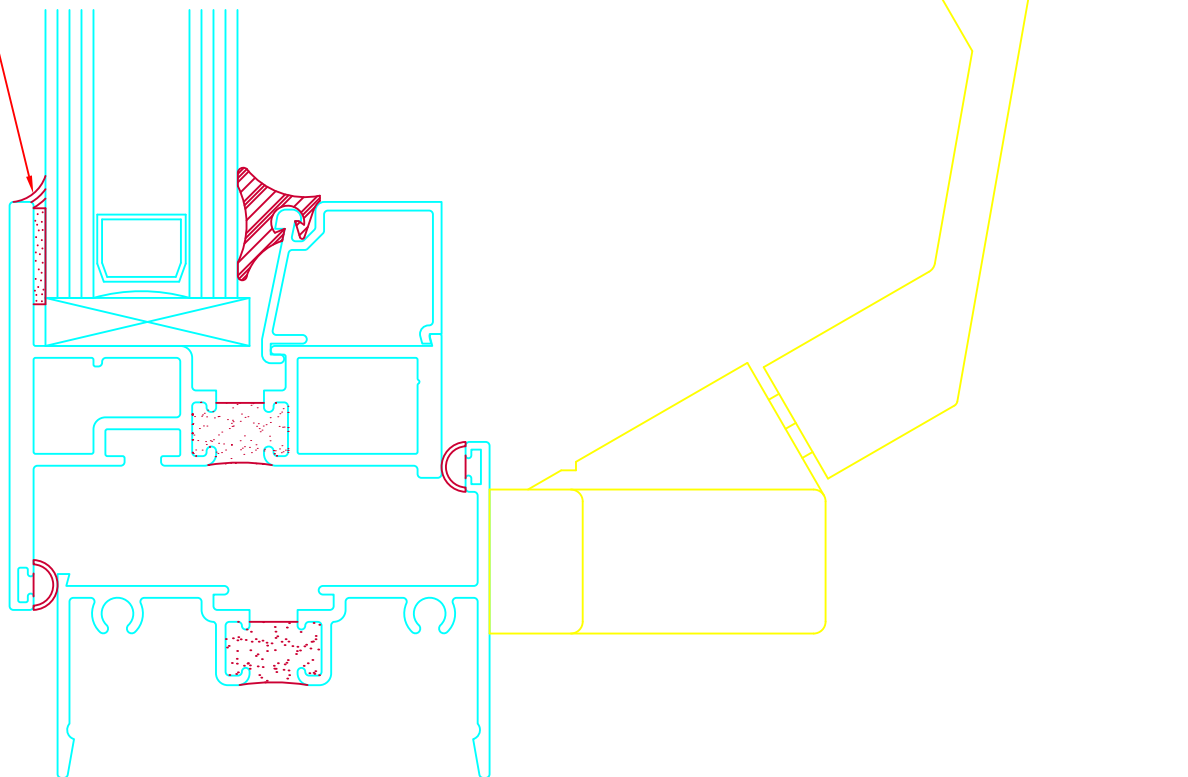

SILICONE CAP  
BEAD REQUIRED  
ON FIELD GLAZED  
WINDOWS ONLY.

FULL SIZE