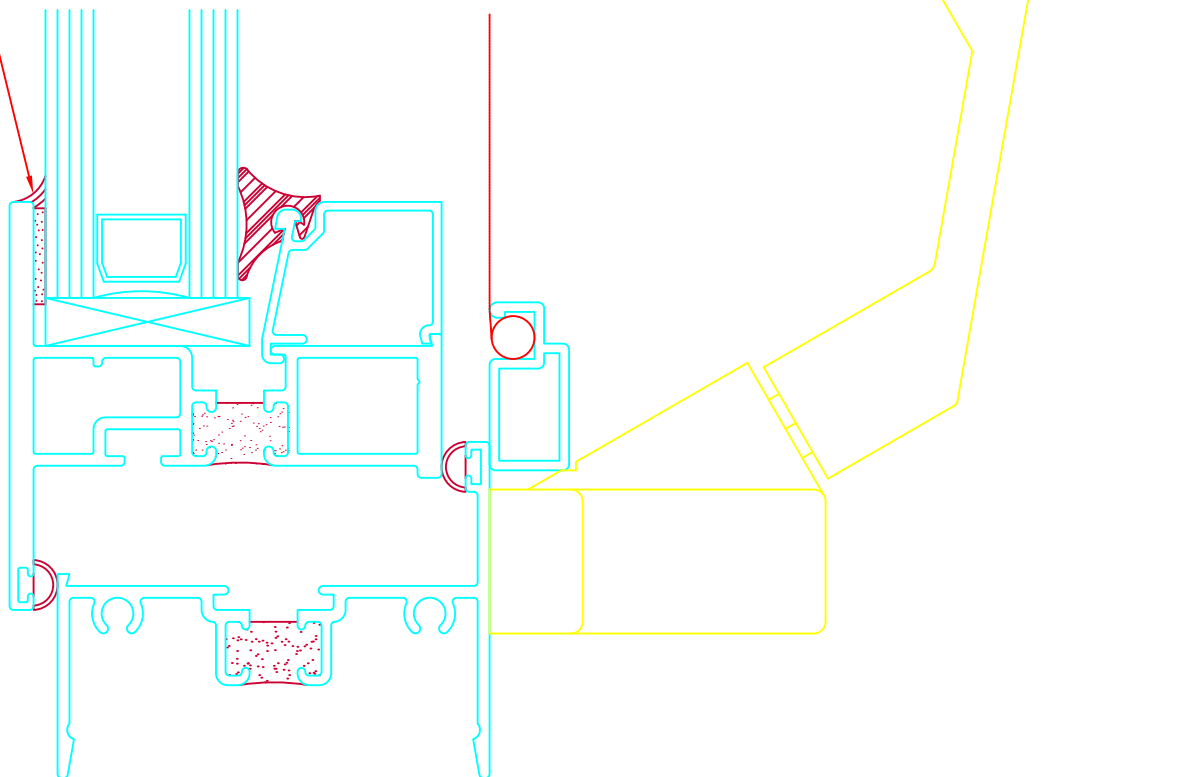

SILICONE CAP
BEAD REQUIRED
ON FIELD GLAZED
WINDOWS ONLY.

FULL SIZE