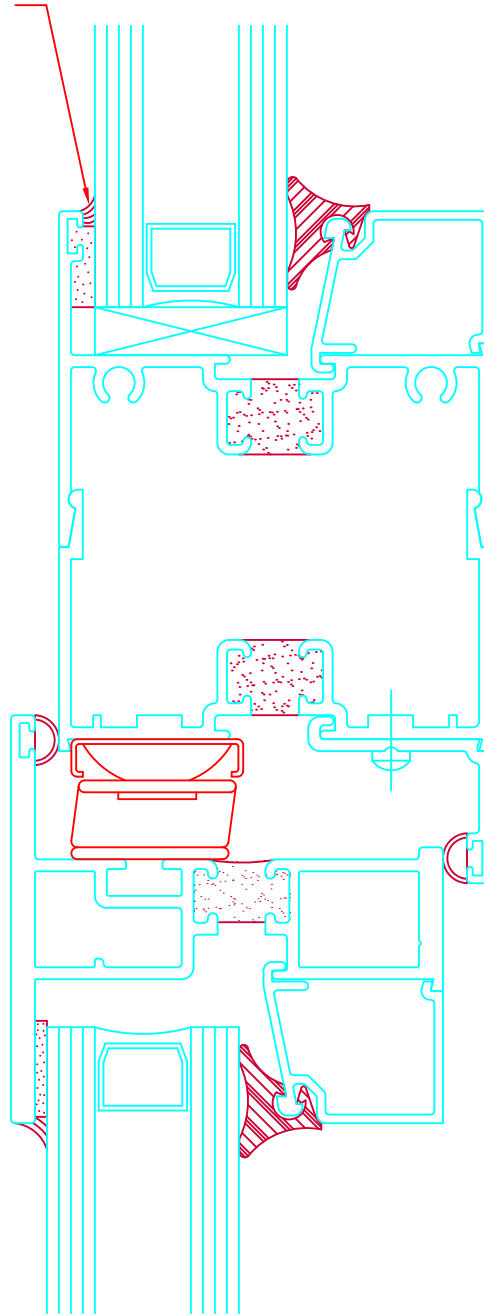

SILICONE CAP
BEAD REQUIRED
ON FIELD GLAZED
WINDOWS ONLY.

FULL SIZE