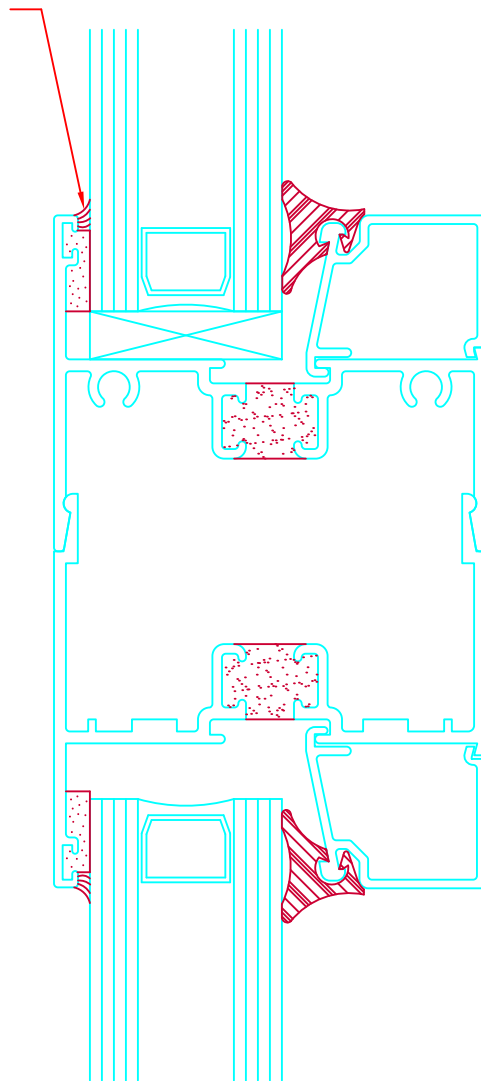

SILICONE CAP
BEAD REQUIRED
ON FIELD GLAZED
WINDOWS ONLY.

FULL SIZE