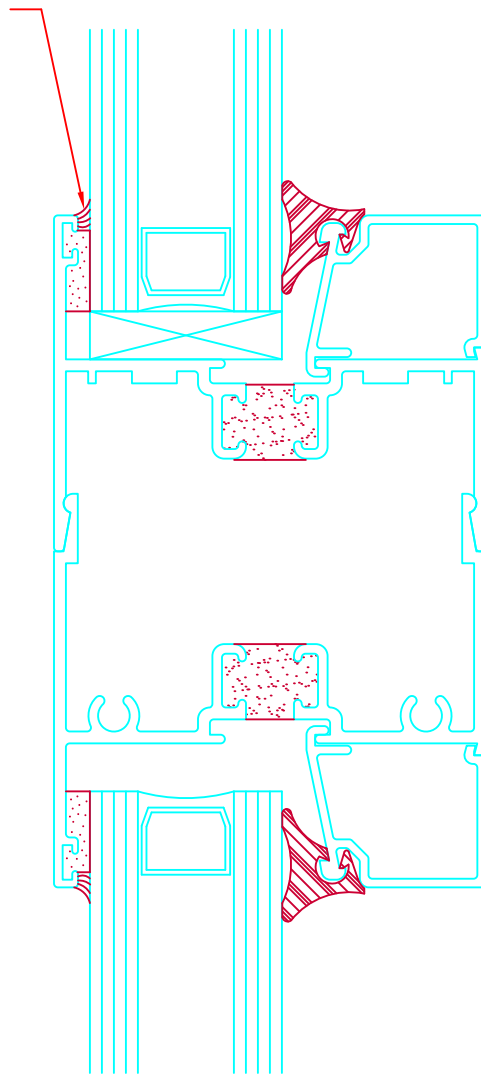

SILICONE CAP
BEAD REQUIRED
ON FIELD GLAZED
WINDOWS ONLY.

FULL SIZE