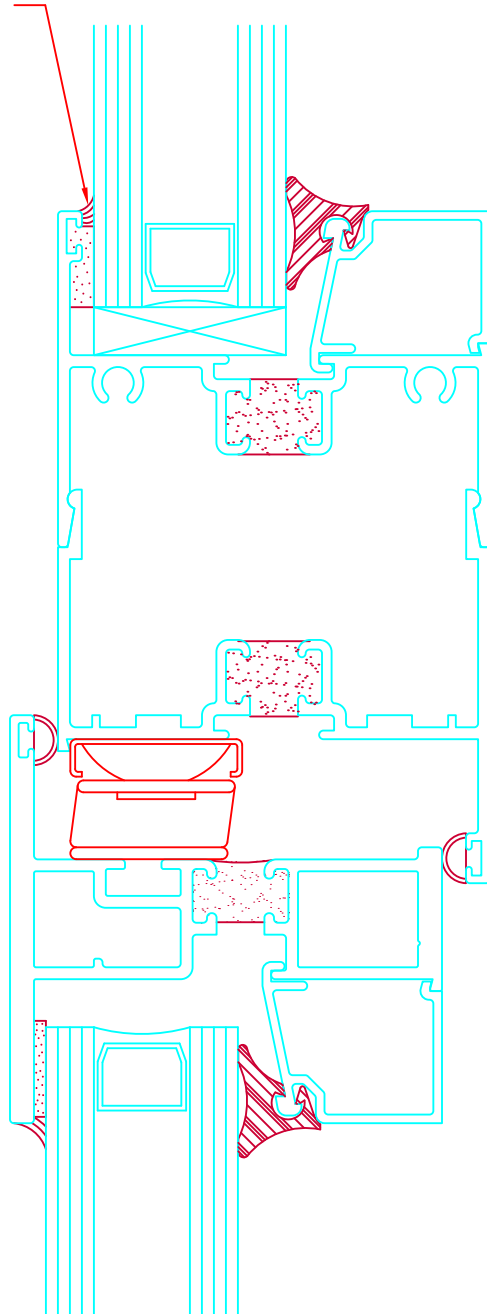

SILICONE CAP
BEAD REQUIRED
ON FIELD GLAZED
WINDOWS ONLY.

FULL SIZE