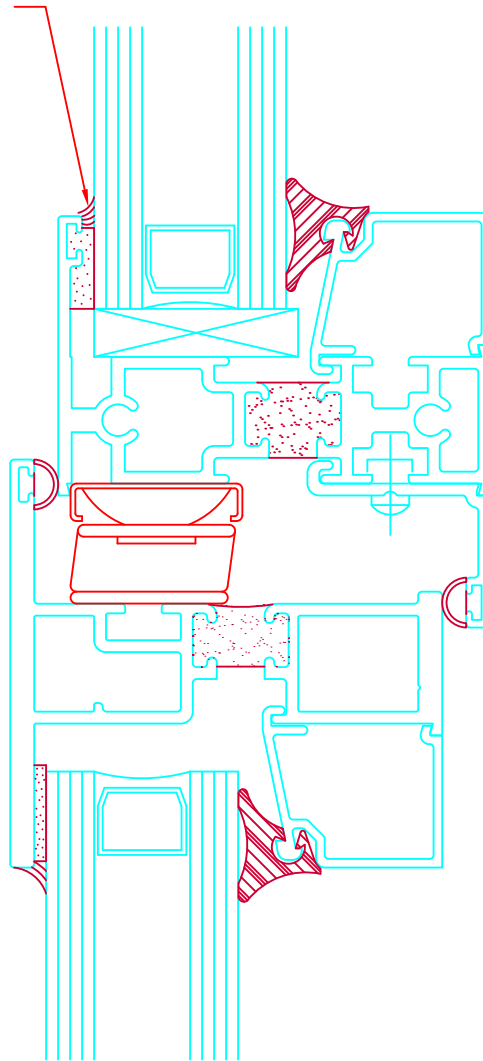

SILICONE CAP  
BEAD REQUIRED  
ON FIELD GLAZED  
WINDOWS ONLY.

FULL SIZE