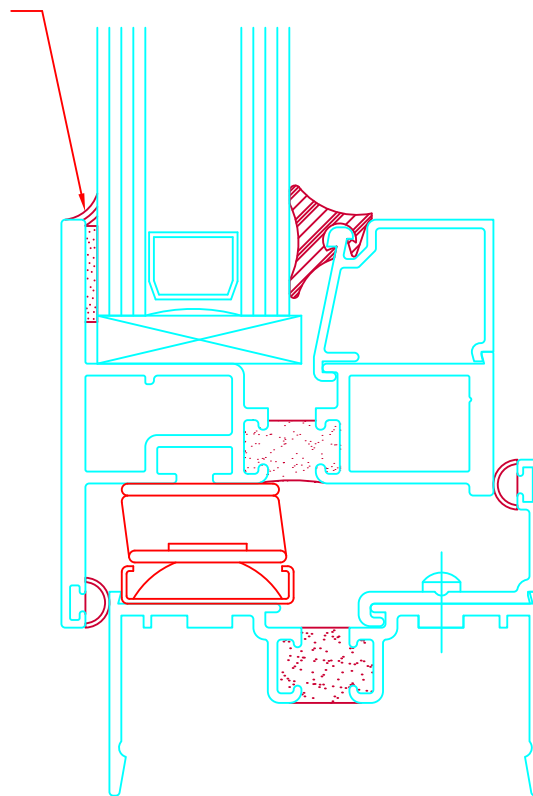

SILICONE CAP
BEAD REQUIRED
ON FIELD GLAZED
WINDOWS ONLY.

FULL SIZE