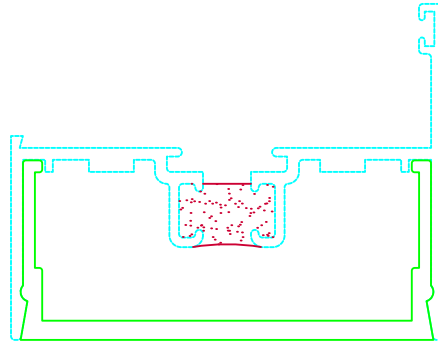

EXTRUDED VINYL
CAULK STOP

FULL SIZE