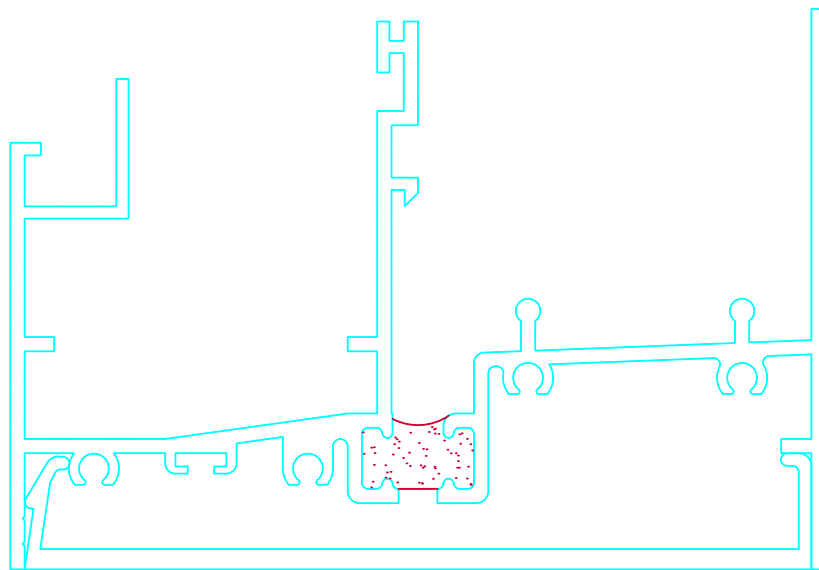

EXTRUDED VINYL
CAULK STOP

FULL SIZE