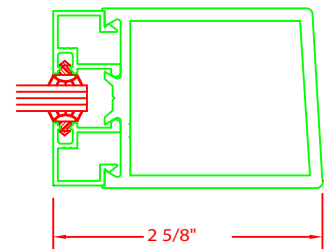

SINGLE ACTING DOORS

DOUBLE ACTING DOORS

\*\* MUNTIN BAR OPTIONS: 12A, 12B, 12C, 12D, & 12E  
\*\* INFORMATION SHEET

\*\* GLAZING OPTIONS

1

3

4

5