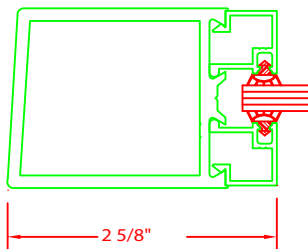

SINGLE ACTING DOORS

DOUBLE ACTING DOORS

\*\* MUNTIN BAR OPTIONS: 12A, 12B, 12C, 12D, & 12E  
\*\* INFORMATION SHEET

\*\* GLAZING OPTIONS

1

3

4

5