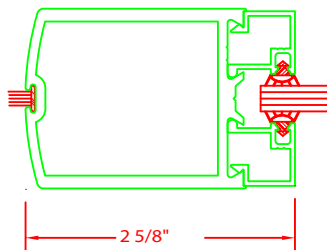

** MUNTIN BAR OPTIONS: 12A, 12B, 12C, 12D, & 12E
** INFORMATION SHEET

** GLAZING OPTIONS

6