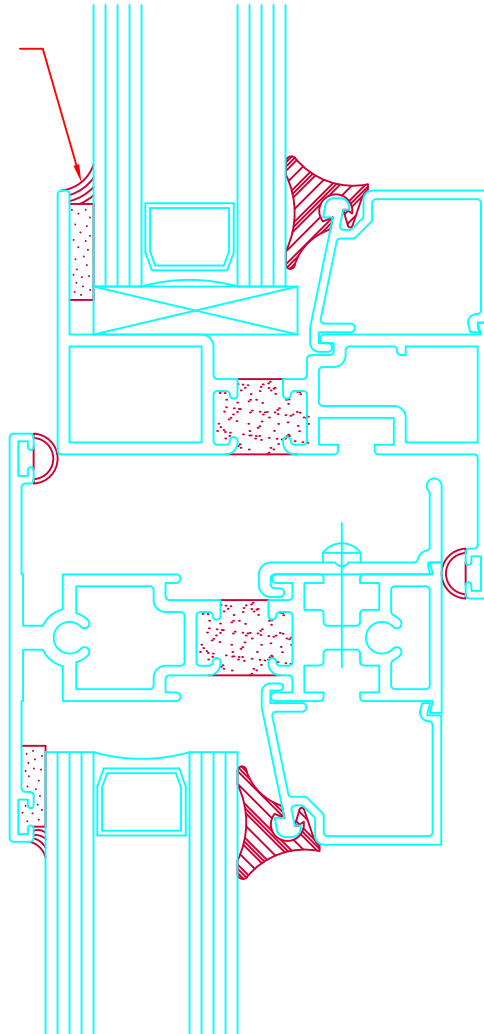

SILICONE CAP  
BEAD REQUIRED  
ON FIELD GLAZED  
WINDOWS ONLY.

FULL SIZE