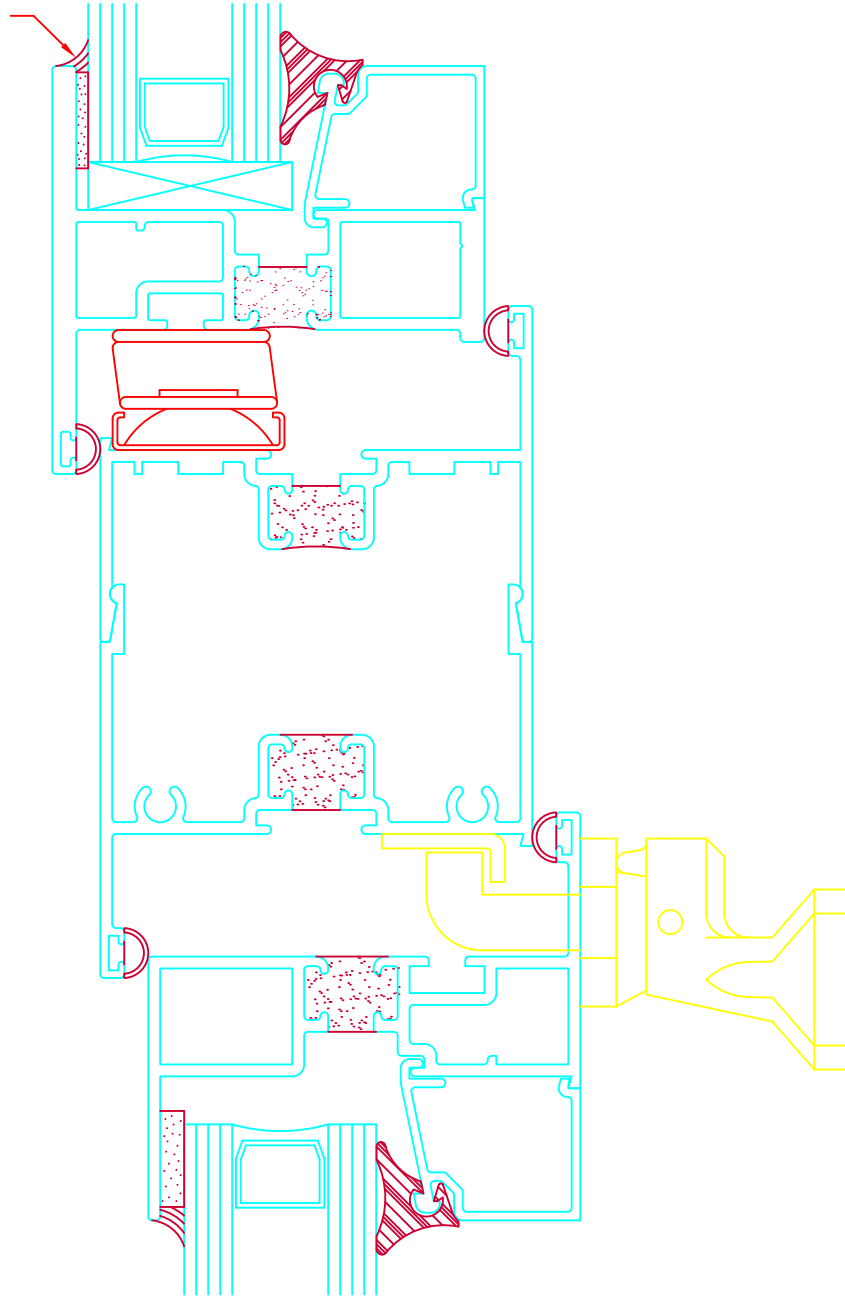

SILICONE CAP
BEAD REQUIRED
ON FIELD GLAZED
WINDOWS ONLY.

FULL SIZE