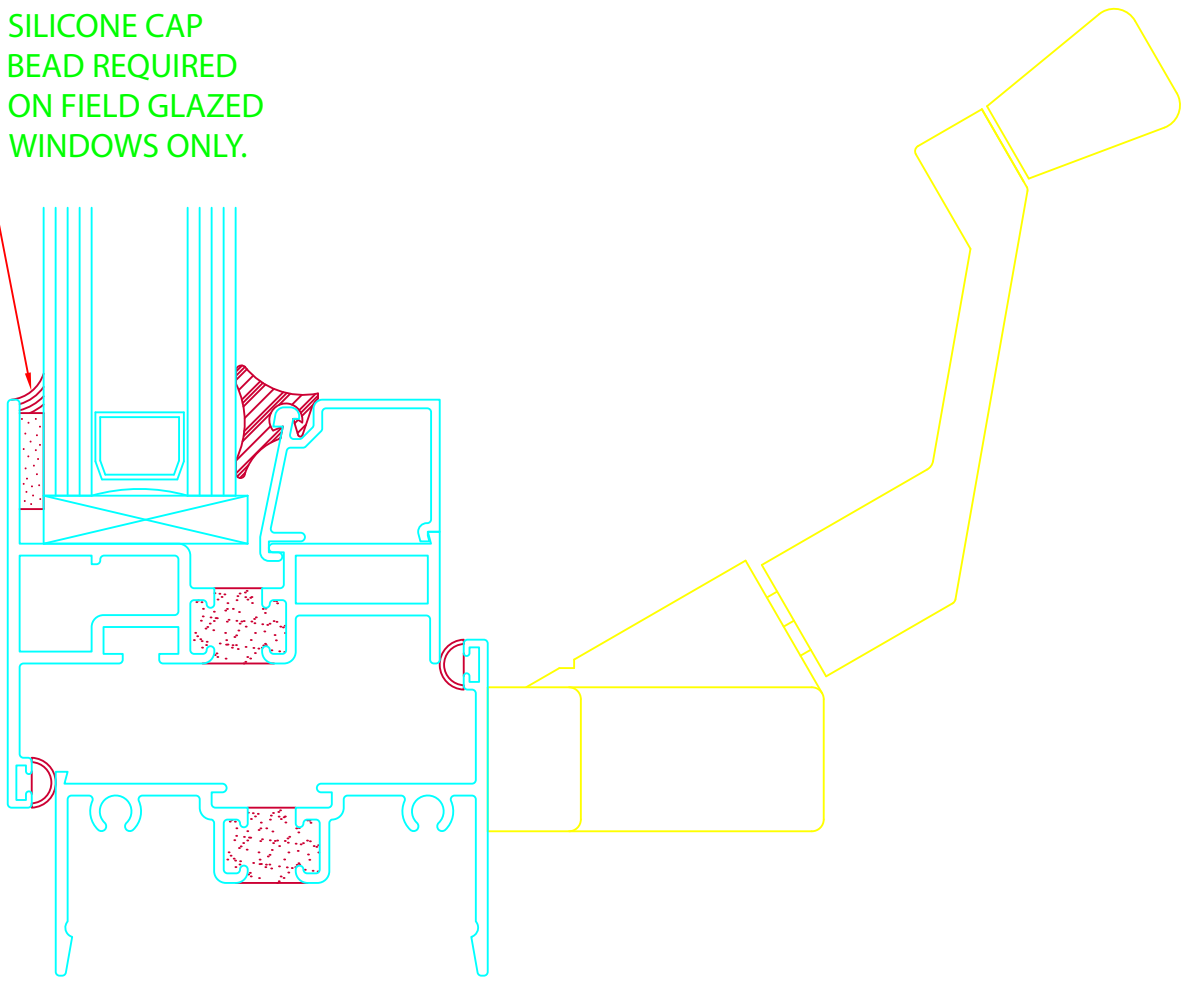

SILICONE CAP
BEAD REQUIRED
ON FIELD GLAZED
WINDOWS ONLY.

FULL SIZE