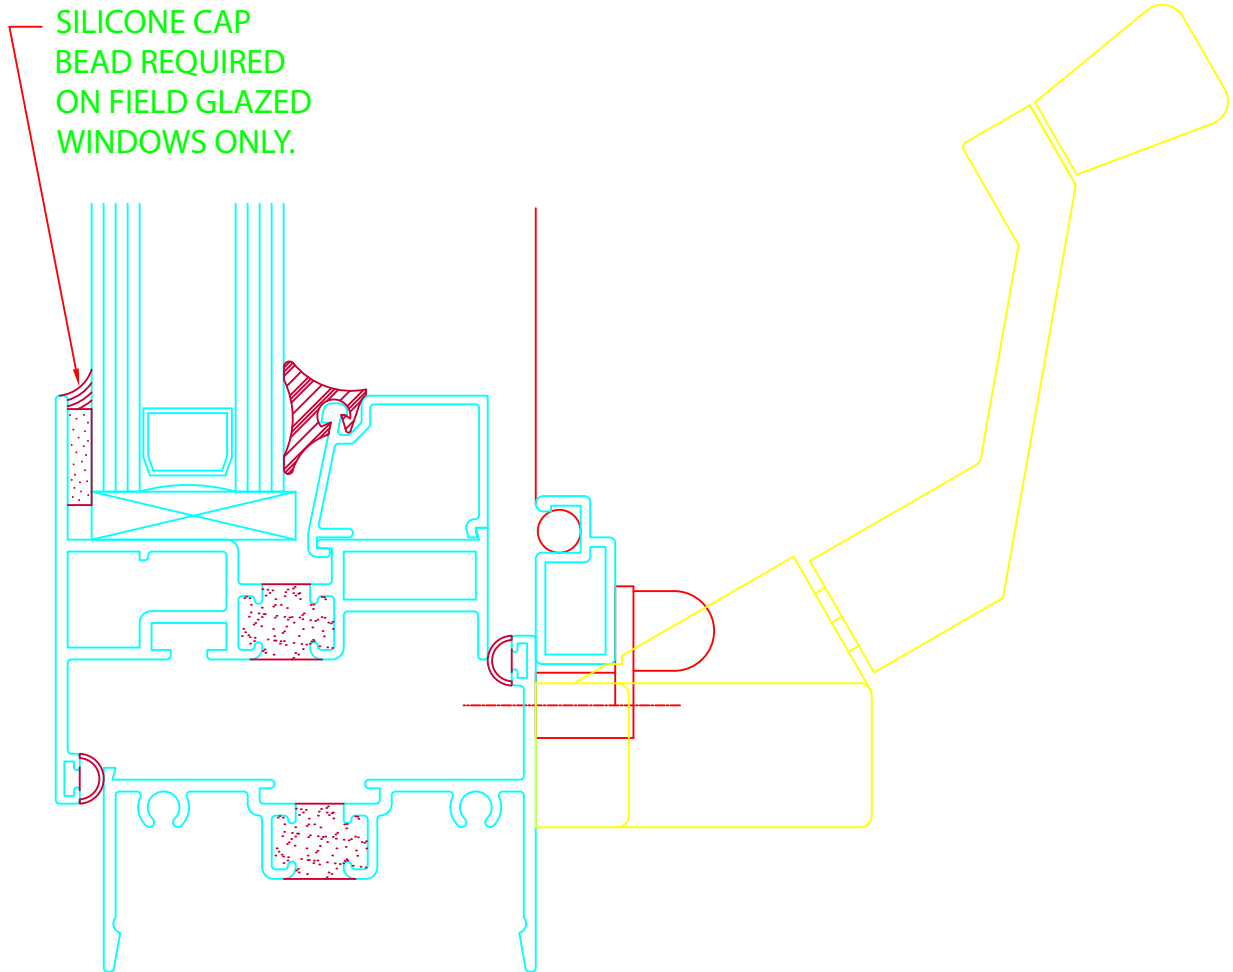

SILICONE CAP
BEAD REQUIRED
ON FIELD GLAZED
WINDOWS ONLY.

FULL SIZE