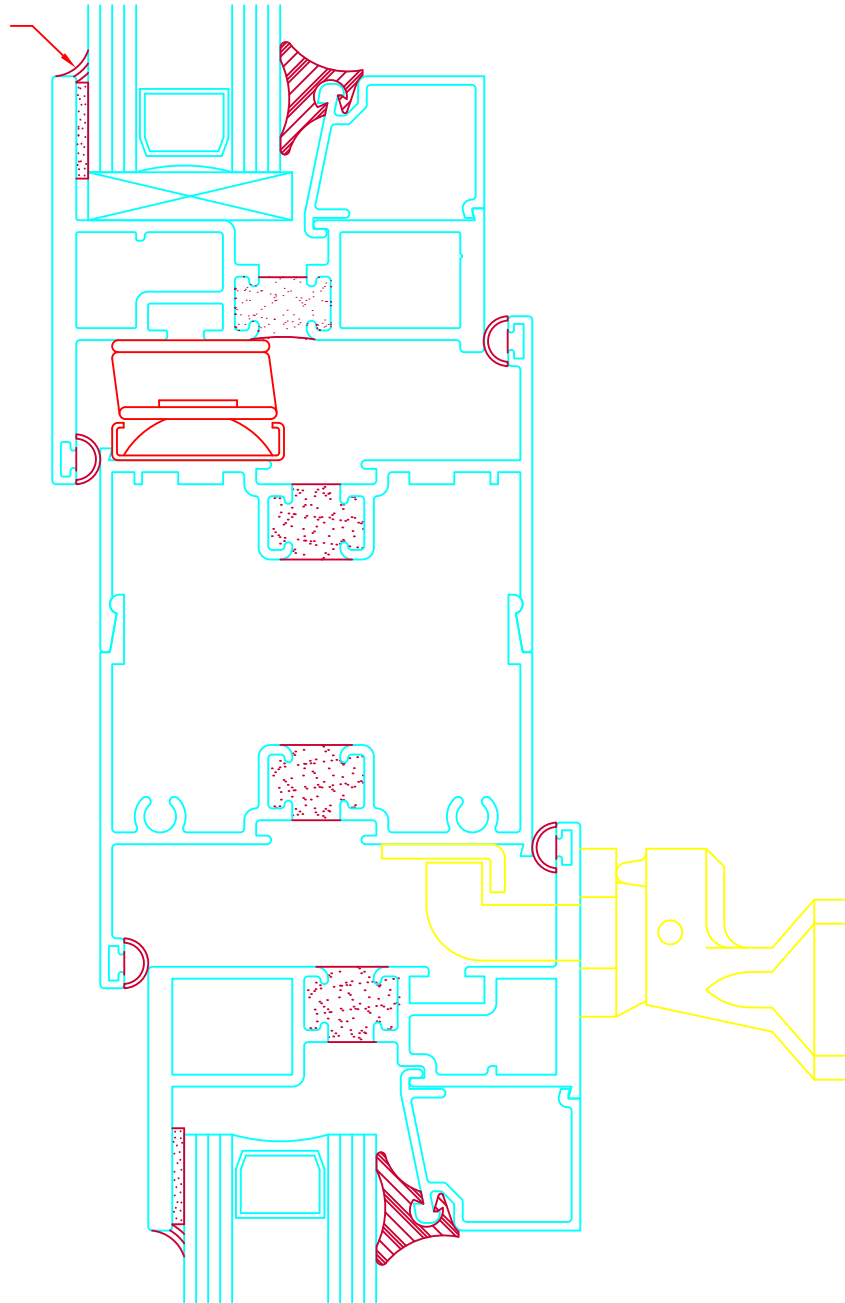

SILICONE CAP
BEAD REQUIRED
ON FIELD GLAZED
WINDOWS ONLY.

FULL SIZE