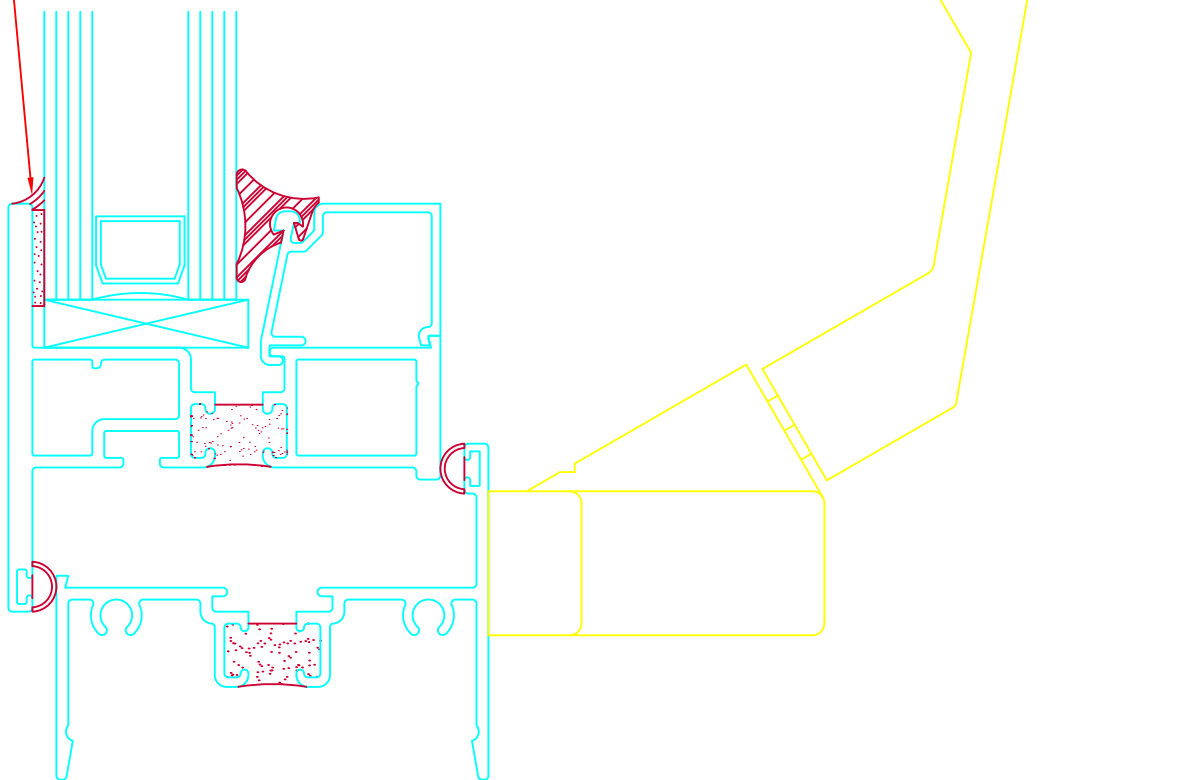

SILICONE CAP
BEAD REQUIRED
ON FIELD GLAZED
WINDOWS ONLY.

FULL SIZE