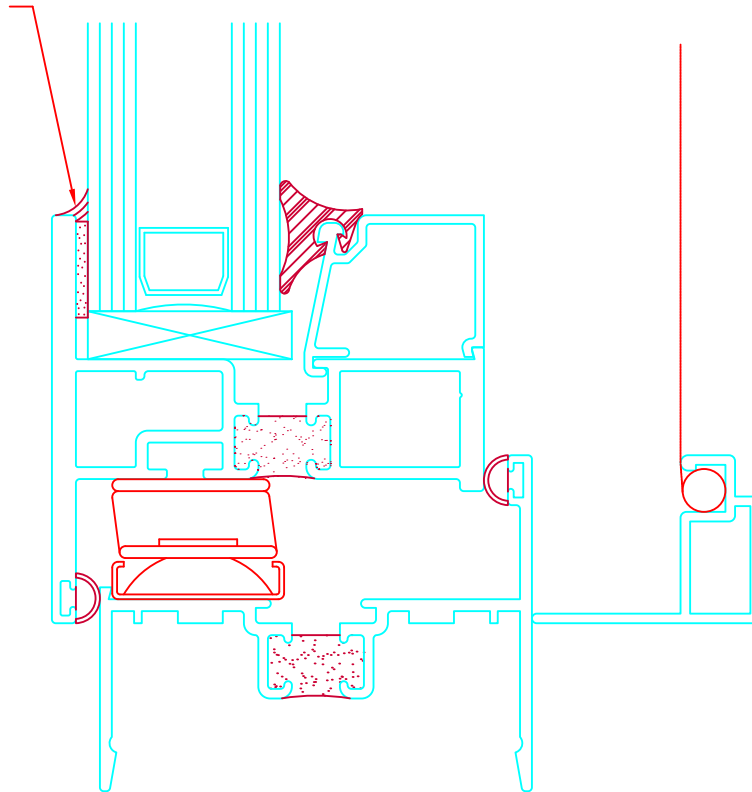

SILICONE CAP
BEAD REQUIRED
ON FIELD GLAZED
WINDOWS ONLY.

FULL SIZE