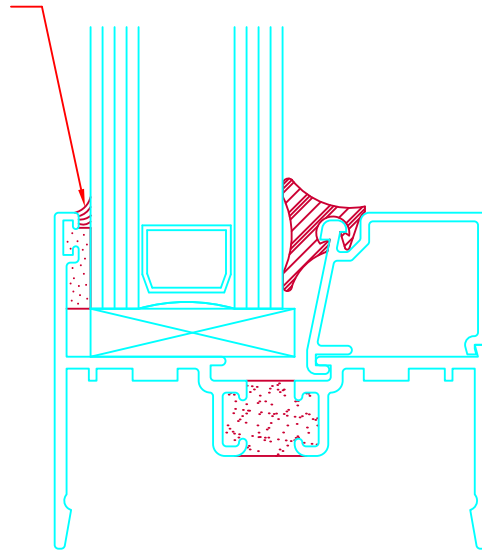

SILICONE CAP
BEAD REQUIRED
ON FIELD GLAZED
WINDOWS ONLY.

FULL SIZE