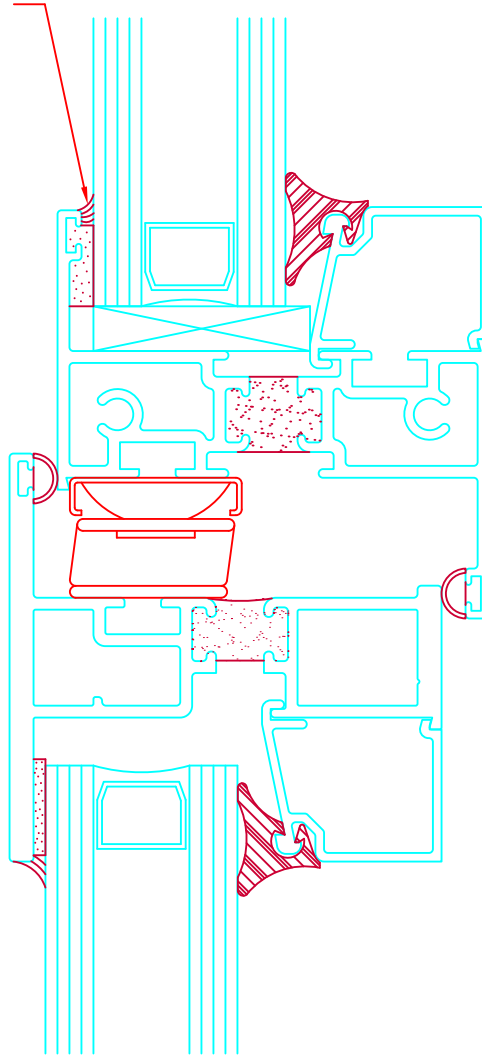

SILICONE CAP  
BEAD REQUIRED  
ON FIELD GLAZED  
WINDOWS ONLY.

FULL SIZE